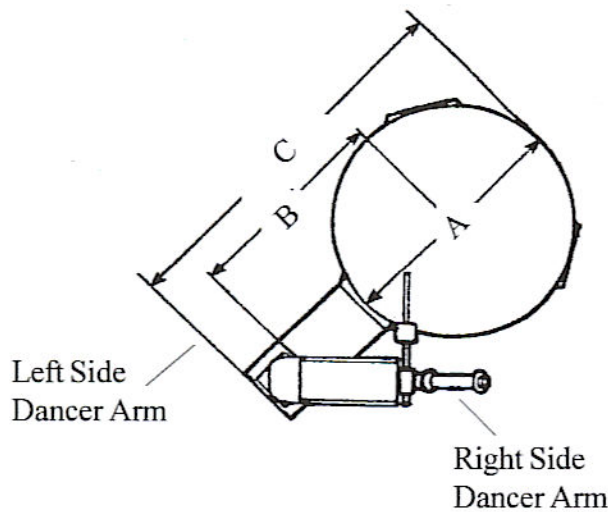

## Pallet Decoiler R & RW Series R-500, R-1200, R-2000, R-3000, & R-4000 Series

Model	A	B	C	D	E	F	G	Shipping Weight
R-500	30", 36", 42"	36"	63"	12"	15"	58"	20"	600 Lbs.
R-1200	42"	36"	63"	12"	15"	58"	20"	600 Lbs.
R-2000	42"	36"	63"	12"	15"	58"	20"	600 Lbs.
R-3000	42"	36"	63"	12"	15"	58"	20"	600 Lbs.
R-4000	42"	36"	63"	12"	15"	58"	20"	600 Lbs.

R & RW have the same dimensions