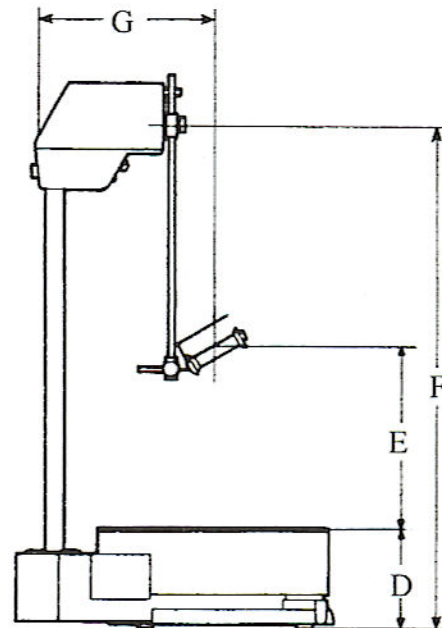

## Pallet Decoiler R & RW Series R-500, R-1200, R-2000, R-3000, & R-4000 Series

Model	A	B	C	D	E	F	G	Shipping Weight
R-500	30", 36", 42"	36"	63"	12"	15"	58"	20"	600 Lbs.
R-1200	42"	36"	63"	12"	15"	58"	20"	600 Lbs.
R-2000	42"	36"	63"	12"	15"	58"	20"	600 Lbs.
R-3000	42"	36"	63"	12"	15"	58"	20"	600 Lbs.
R-4000	42"	36"	63"	12"	15"	58"	20"	600 Lbs.

R & RW have the same dimensions